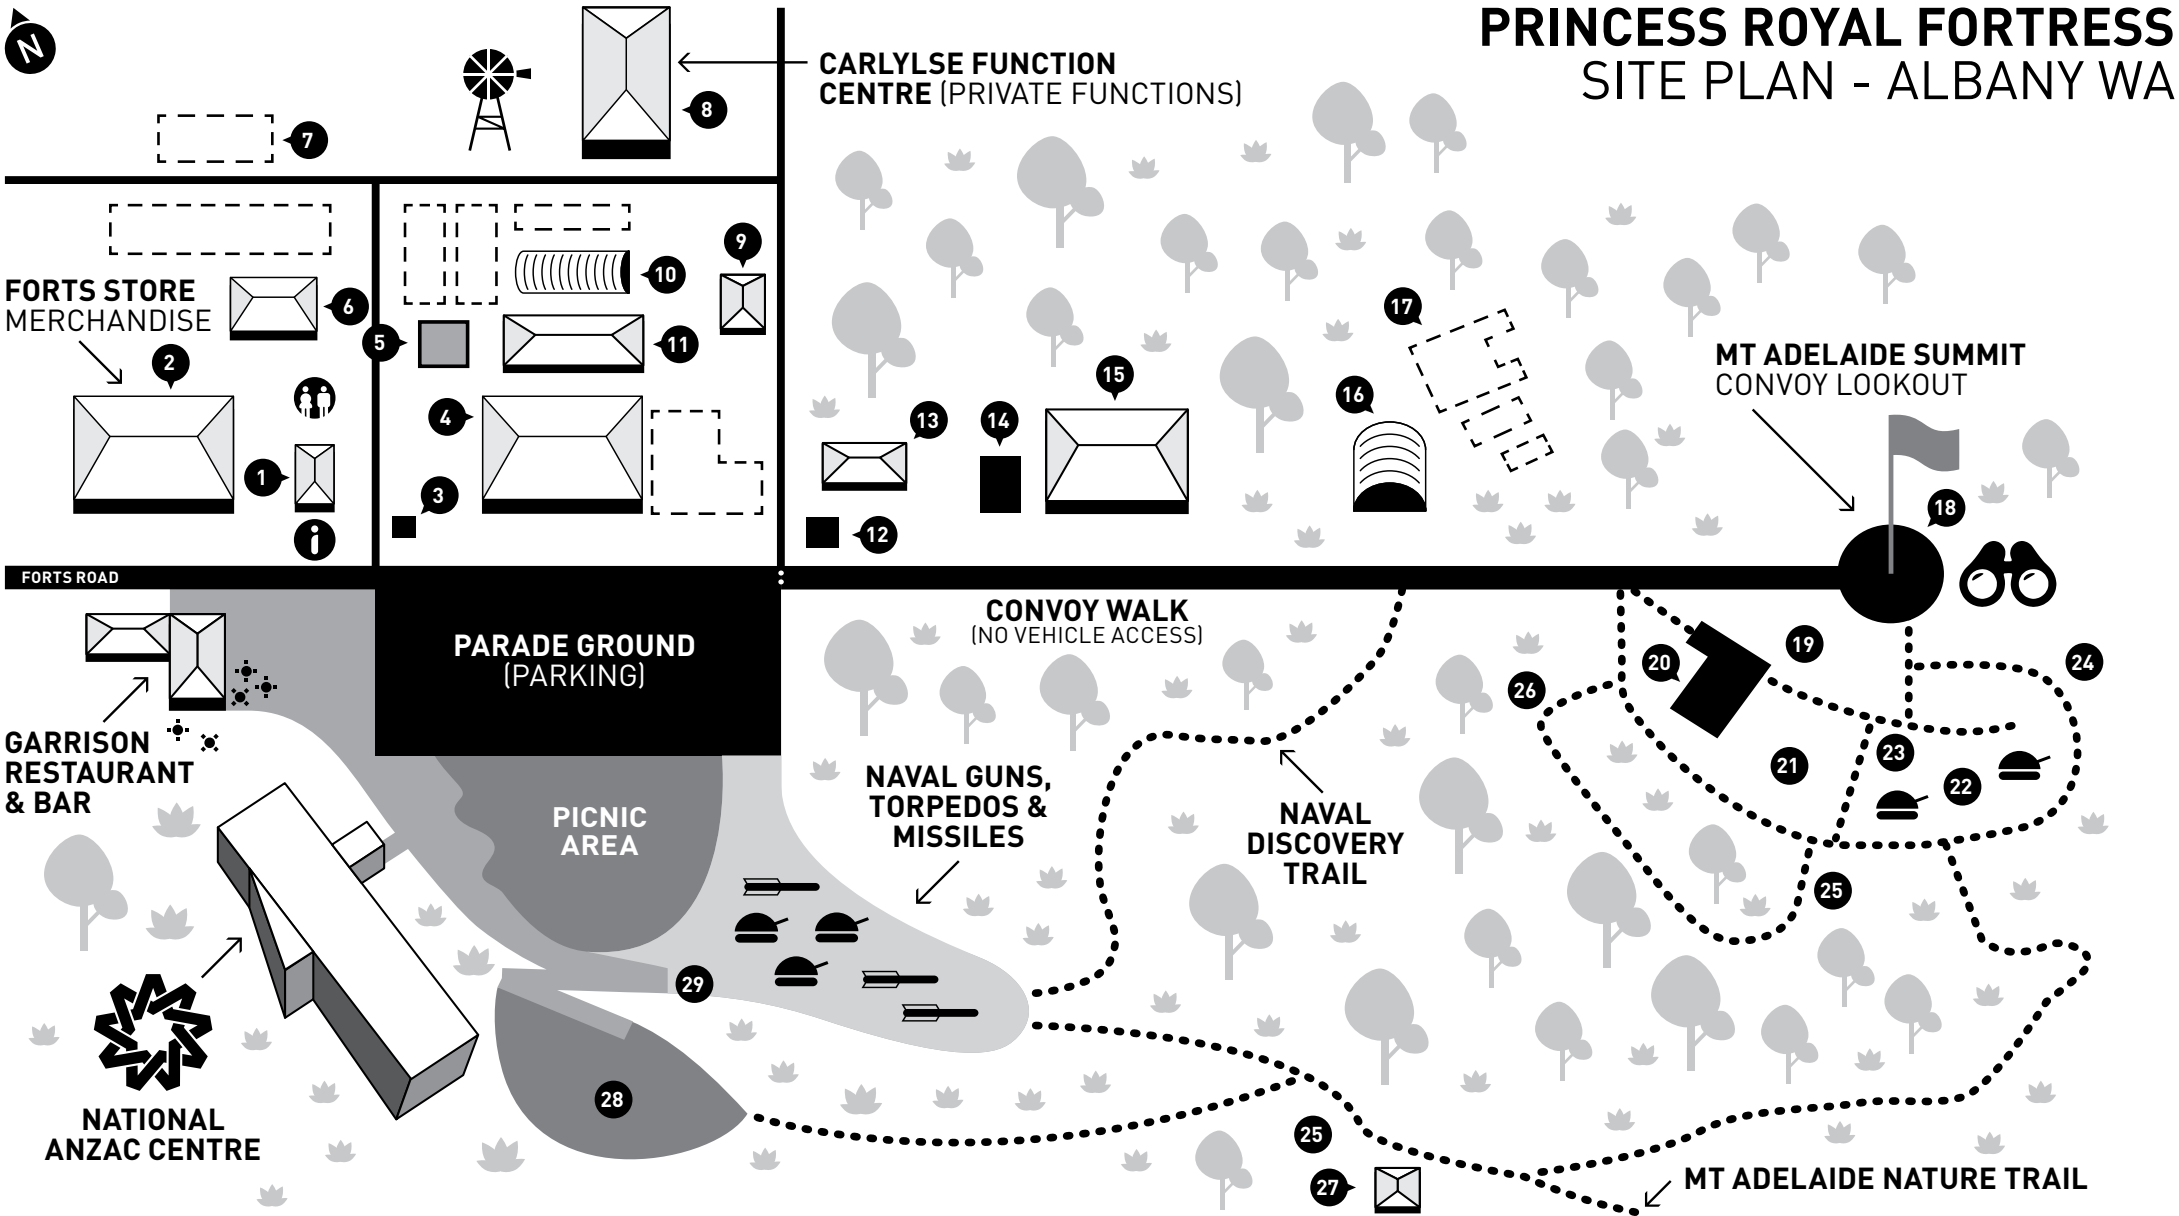

PRINCESS ROYAL FORTRESS SITE PLAN - ALBANY WA

- 1 Guard House
- 2 Former Military Institute
- 3 Sentry Box
- 4 Garrison Barracks
- 5 Water Tank
- 6 BBQ Area
- 7 WWII Ablution Block Ruins
- 8 Former Commanding Officer House

- 9 Horse & Cart Shed
- 10 Nissen Hut
- 11 Military Heritage Centre
- 12 Sculpture 'Longing, Memory, Sight'
- 13 Regimental Aid Post
- 14 Rose Gardens
- 15 Curatorial Offices / Married Quarters

- 16 RAN & HMAS Perth Interpretive Centre
- 17 Warrant Officers House & Artillery Store Ruins
- 18 Flag Pole & Signal Mast
- 19 1891 Historic Survey Marker
- 20 Underground Magazine
- 21 Depression Range Finder

- 22 First Aid Post
- 23 Princess Royal Battery
- 24 Enfilade Wall
- 25 Slit Trenches & Lewis Gun Pits
- 26 WWII Man-proof Fenceline & Trail
- 27 WWII Control Bunker
- 28 WWII US 'Still On Patrol' Memorial
- 29 Merchant Navies Memorial

| LEGEND | |
|--------|----------------|
| | INFORMATION |
| | PUBLIC TOILETS |
| | RUINS |
| | ROAD |
| | WALK TRAIL |

ALBANY HERITAGE PARK SITE PLAN

LEGEND

| | | | |
|--|-------------------------------|---------------------------|--------------------------------|
| | INFORMATION | 1 ANZAC Peace Park | 5 Plantagenet Battery |
| | ALBANY HERITAGE PARK BOUNDARY | 2 Apex Lookout | 6 Point King Lighthouse |
| | PUBLIC TOILETS | 3 Avenue of Honour | 7 Ataturk Statue |
| | WATER | 4 Convoy Walk | 8 Rotary Lookout |
| | ROAD | | |
| | WALK/BIKE PATH | | |
| | WALK TRAIL | | |