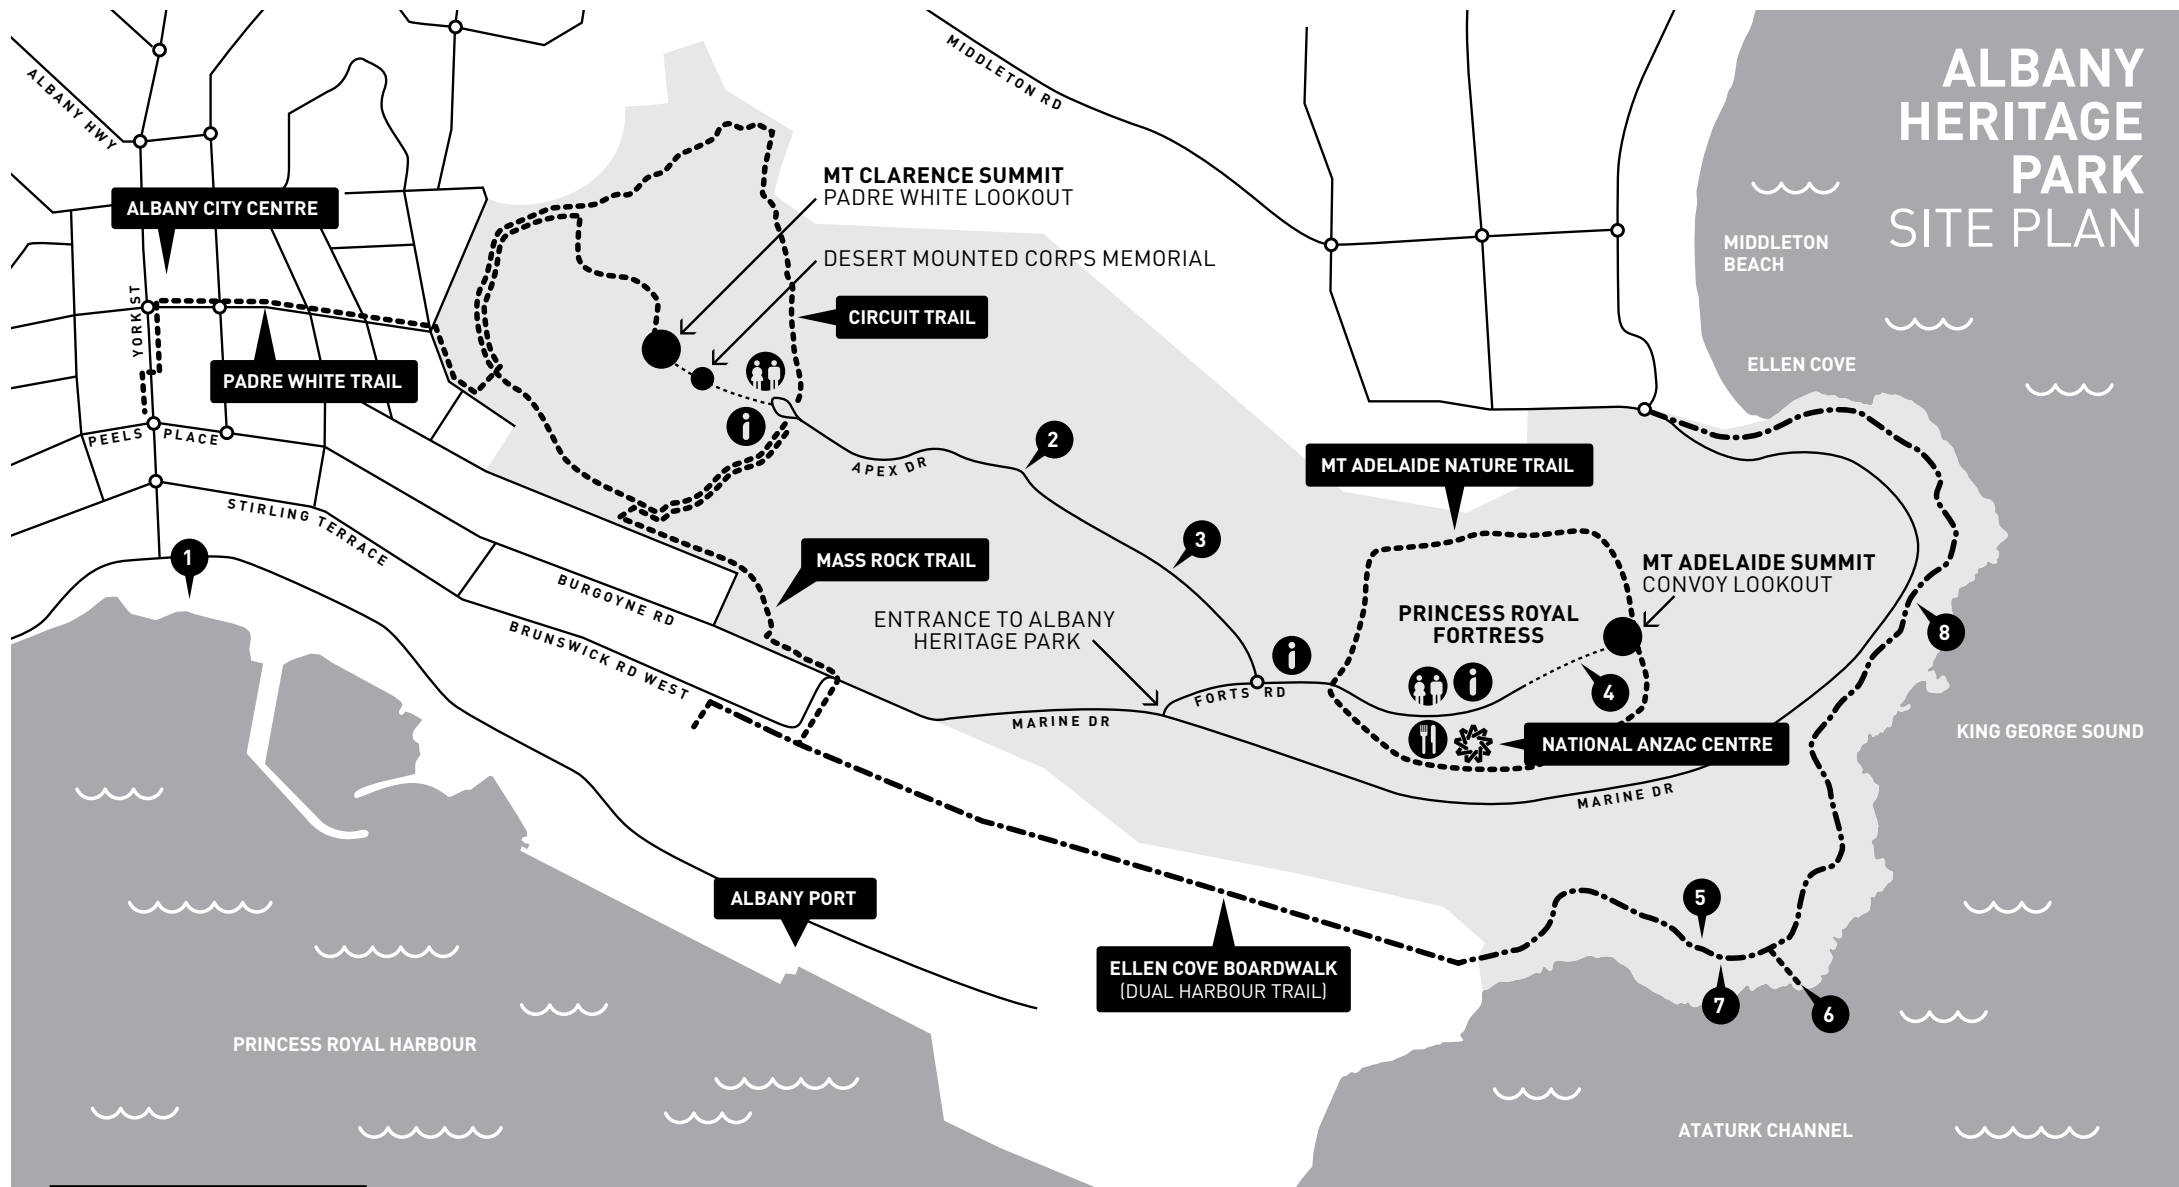

PRINCESS ROYAL FORTRESS SITE PLAN - ALBANY WA

- 1 Guard House
- 2 Former Military Institute
- 3 Sentry Box
- 4 Garrison Barracks
- 5 Water Tank
- 6 BBQ Area
- 7 WWII Ablution Block Ruins
- 8 Former Commanding Officer House

- 9 Horse & Cart Shed
- 10 Nissen Hut
- 11 Military Heritage Centre
- 12 Sculpture 'Longing, Memory, Sight'
- 13 Regimental Aid Post
- 14 Rose Gardens
- 15 Curatorial Offices / Married Quarters

- 16 RAN & HMAS Perth Interpretive Centre
- 17 Warrant Officers House & Artillery Store Ruins
- 18 Flag Pole & Signal Mast
- 19 1891 Historic Survey Marker
- 20 Underground Magazine
- 21 Depression Range Finder

- 22 First Aid Post
- 23 Princess Royal Battery
- 24 Enfilade Wall
- 25 Slit Trenches & Lewis Gun Pits
- 26 WWII Man-proof Fenceline & Trail
- 27 WWII Control Bunker
- 28 WWII US 'Still On Patrol' Memorial
- 29 Merchant Navies Memorial

| LEGEND | |
|--------|----------------|
| | INFORMATION |
| | PUBLIC TOILETS |
| | RUINS |
| | ROAD |
| | WALK TRAIL |

ALBANY HERITAGE PARK SITE PLAN

LEGEND

| | | | |
|--|-------------------------------|---------------------------|--------------------------------|
| | INFORMATION | 1 ANZAC Peace Park | 5 Plantagenet Battery |
| | ALBANY HERITAGE PARK BOUNDARY | 2 Apex Lookout | 6 Point King Lighthouse |
| | PUBLIC TOILETS | 3 Avenue of Honour | 7 Ataturk Statue |
| | WATER | 4 Convoy Walk | 8 Rotary Lookout |
| | ROAD | | |
| | WALK/BIKE PATH | | |
| | WALK TRAIL | | |