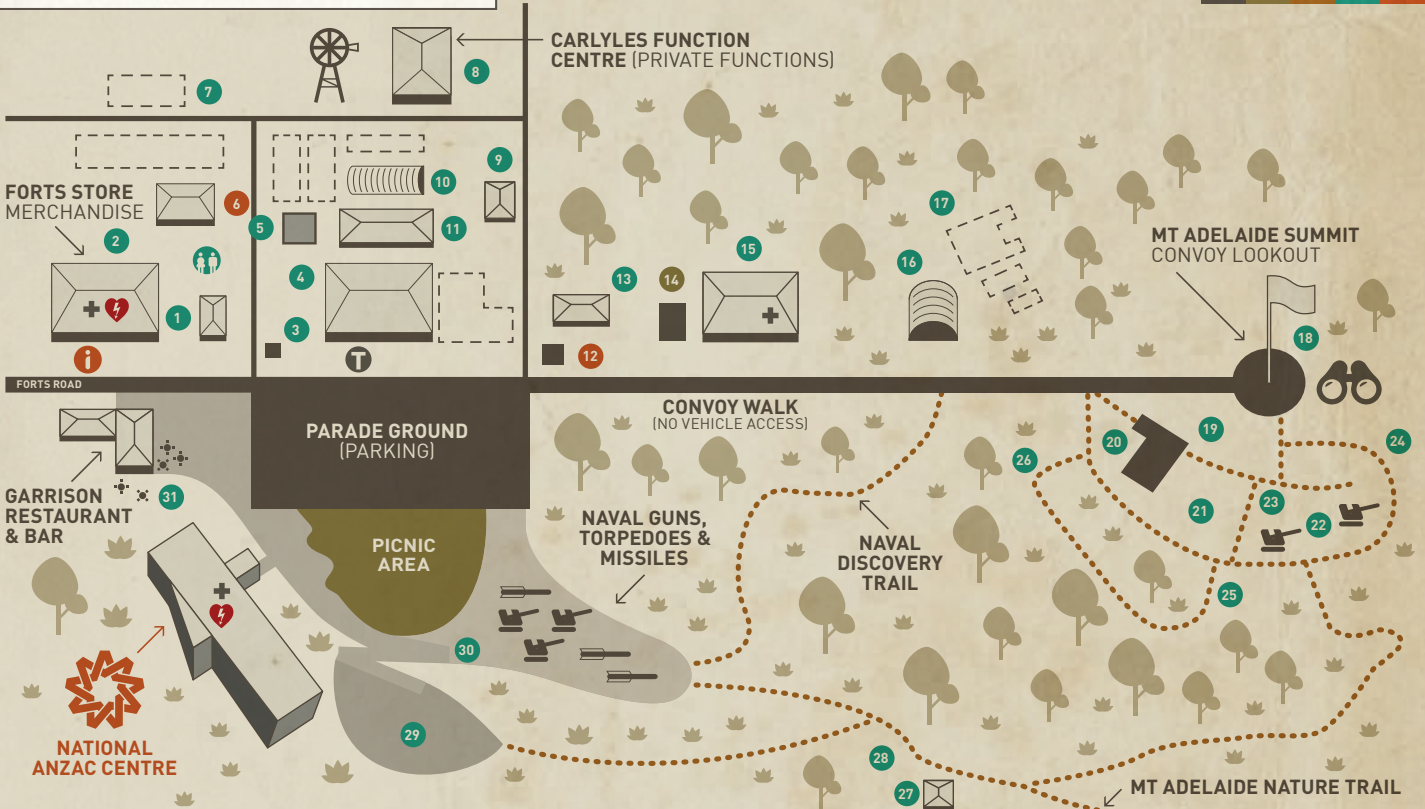

PRINCESS ROYAL FORTRESS

LEGEND

- | | |
|---|--|
|  INFORMATION |  ROAD |
|  PUBLIC TOILETS |  WALK TRAIL |
|  VOLUNTEERS |  FIRST AID KIT |
|  RUINS |  AUTOMATED EXTERNAL DEFIBRILLATOR |

MAP KEY

- | | | |
|--|---|---|
|  Cultural |  Historical |  Natural |
|  1 Guard House |  17 Warrant Officers House & Artillery Store Ruins | |
|  2 Former Military Institute |  18 Flag Pole & Signal Mast | |
|  3 Sentry Box |  19 1891 Historic Survey Marker | |
|  4 Garrison Barracks |  20 Underground Magazine | |
|  5 Water Tank |  21 Depression Range Finder | |
|  6 BBQ Area |  22 Historic First Aid Post | |
|  7 WWII Ablution Block Ruins |  23 Princess Royal Battery | |
|  8 Former Commanding Officer House |  24 Enfilade Wall | |
|  9 Horse & Cart Shed |  25 Slit Trenches | |
|  10 Nissen Hut |  26 WWII Man-proof Fenceline & Trail | |
|  11 WWII Barracks Building |  27 WWII Control Bunker | |
|  12 Sculpture 'Longing, Memory, Sight' |  28 Lewis Gun Pits | |
|  13 Regimental Aid Post |  29 WWII US 'Still On Patrol' Memorial | |
|  14 Heritage Rose Gardens |  30 Merchant Navies Memorial | |
|  15 Married Quarters / Staff Offices |  31 SE Asia Memorial | |
|  16 RAN & HMAS Perth Interpretive Centre | | |